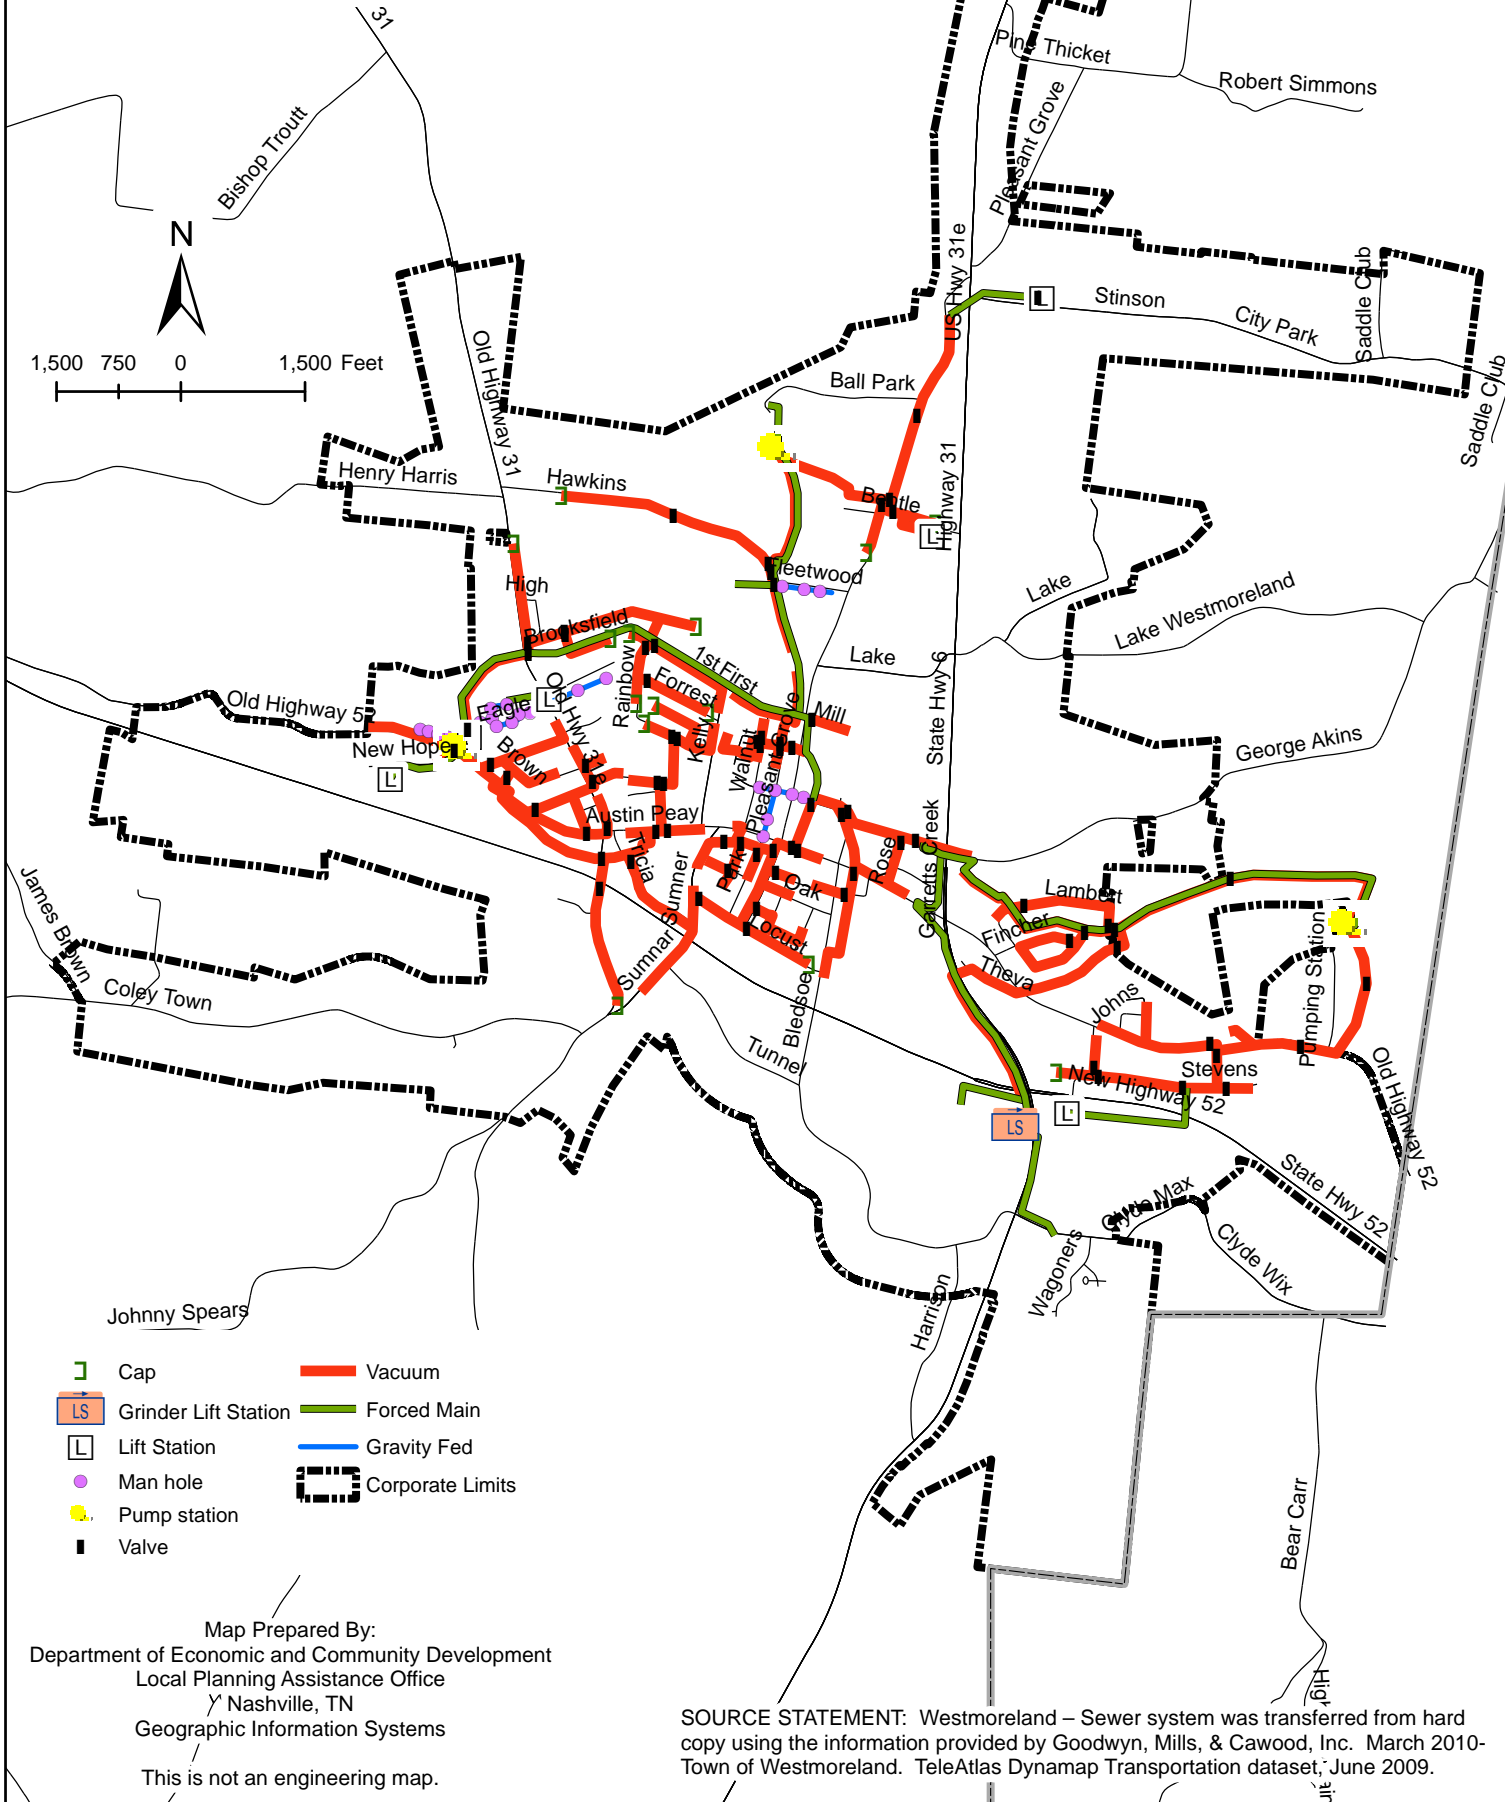

EXISTING SEWER SYSTEM WESTMORELAND, TN

Map Prepared By:
 Department of Economic and Community Development
 Local Planning Assistance Office
 Nashville, TN
 Geographic Information Systems
 This is not an engineering map.

SOURCE STATEMENT: Westmoreland – Sewer system was transferred from hard copy using the information provided by Goodwyn, Mills, & Cawood, Inc. March 2010- Town of Westmoreland. TeleAtlas Dynamap Transportation dataset, June 2009.